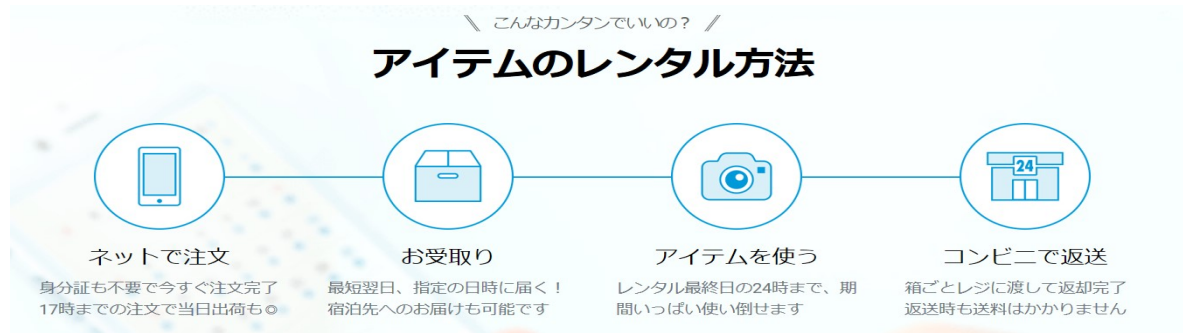

How easy it is!

<How to rent an item>

1. Order through the Internet

You can complete an order soon without any ID.

Shipping on the day is possible if you complete an order by 17:00.

2. Delivery

The item is delivered on the designated day (as early as the following day).

It can be delivered to an accommodation of where you are staying at.

3. Use of the item

You can use up the item until 24:00 of the rental's last day.

4. Return at a convenient store

You just go to a convenient store to pass the item packaged in a box. No shipping fee for return is needed.

We will continue to localize and customize, as needed, IOT healthcare products which are from Japan and other countries and can be sold exclusively to Japan's major carriers' market.

<Company Outline of Y4.com>

Y4.com was founded as a company dealing with B2C application delivery service business in 2012 and has provided IOT application service and healthcare products to B2B since then.

<Company Name> Y4.com <http://y-4.jp/>

<Representative and President> Yukinao Ajima

<Founded> April, 2012

<Located> 3F Minami Tenjin Building, 5-14-12, Watanabe Dori, Chuo-ku, Fukuoka-city, Fukuoka

<TEL> 092-687-6439

<Contact on this matter>

Administrative dept., Y4.com

E-mail : info@y-4.jp